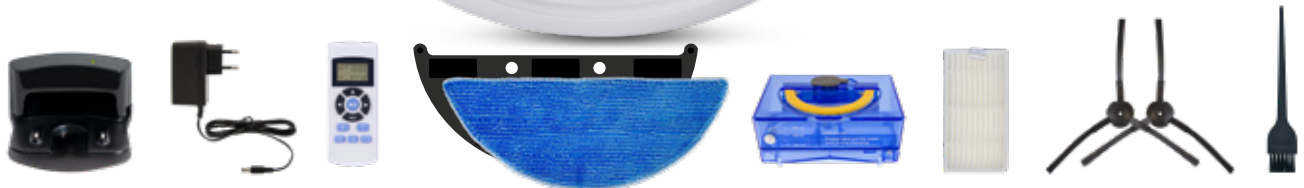

# V5x Robot Vacuum and Mop

Charging dock • Power supply • Remote control (battery included) • One extra high performance filter  
 Water tank & microfiber cleaning pad • One extra microfiber cleaning pad • One extra side brushes set  
 Dust bin (preinstalled) • Cleaning tool • Manual

<b>Cleaning functions</b>	<b>Vacuum / Mopping</b>	<b>Special features</b>	<b>InvisibleWall room division</b> (sold separately)
Navigation	Adaptive Navigation	<b>Design</b>	<b>Glossy look</b> Plastic in Luxury Gold
Cleaning Modes	Auto: Adaptive Spot  Edge  Max	Filter system	Primary filter Fine particle filter
Operating time	up to 120 minutes Dust bin (300 ml)	Sensor technology	Anti-shock/fall protection Infrared (OBS)
<b>Storage system</b>	<b>Water tank (300 ml)</b> <b>i-Dropping protection</b> 3-Level water control	Battery	Lithium ion 2400 mAh Charging time 250 – 350 minutes
Brushes	Side brushes	Nidec® motor type	<b>BLDC-CyclonePower Gen1</b> Power: 22 W
<b>Timer</b>	<b>Schedule</b> (Week)	Sound level	≤ 65 dB in max mode
<b>Operation</b>	<b>App control</b> <b>SmartHome voice control</b> EasyStart button Remote control	<b>Body</b>	<b>Height: 8,1 cm (super slim)</b> Diameter: 30,6 cm Weight: 2,24 kg